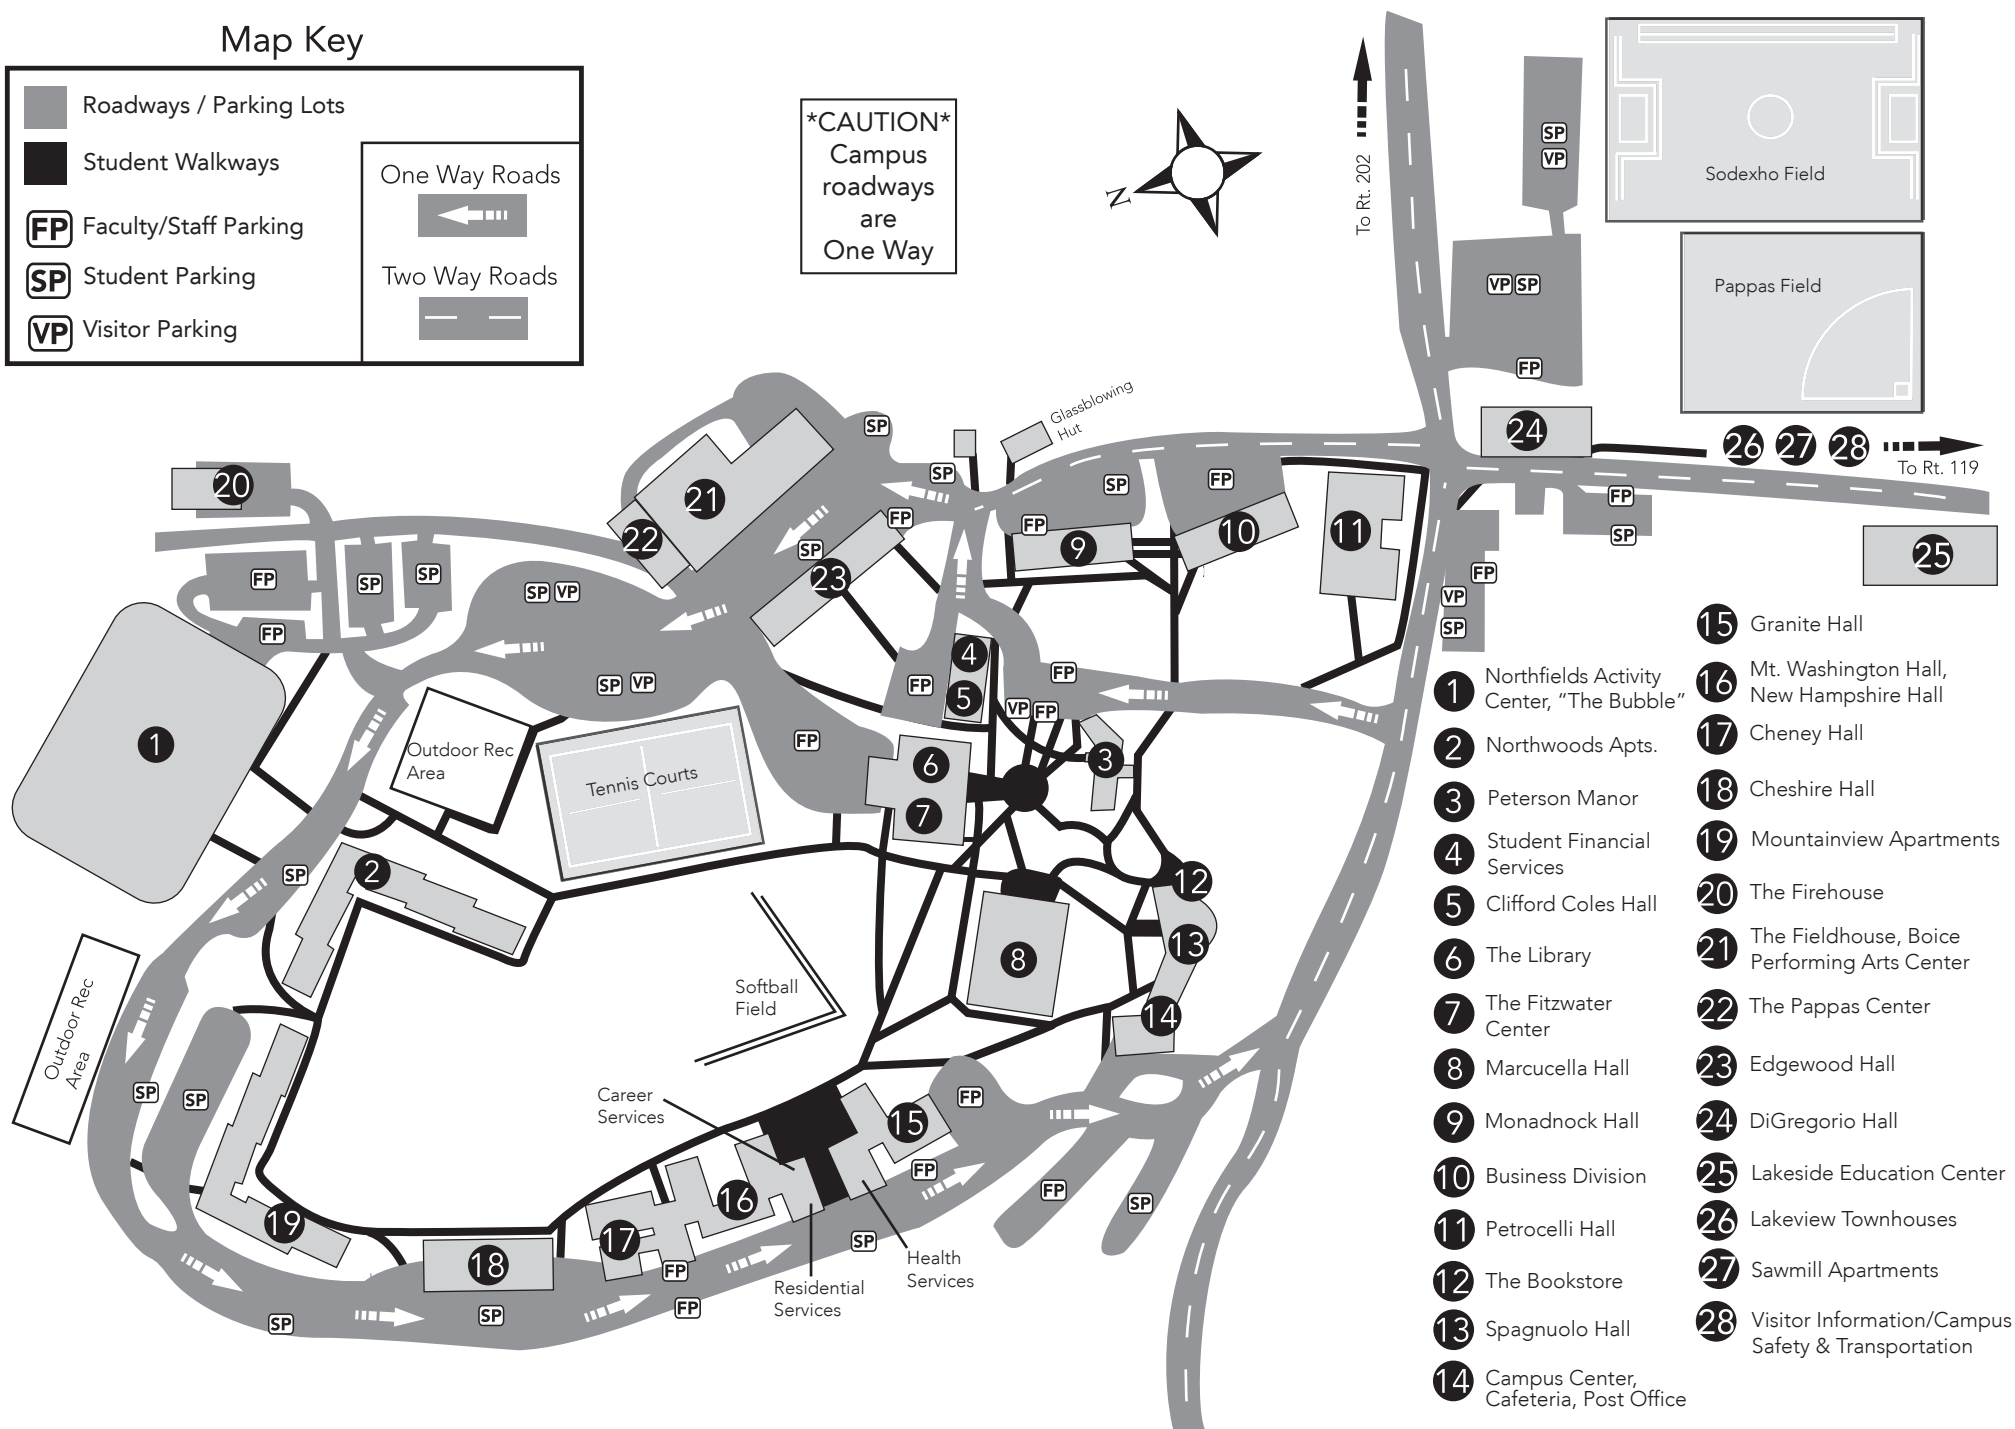

Map Key

	Roadways / Parking Lots	One Way Roads
	Student Walkways	
	Faculty/Staff Parking	Two Way Roads
	Student Parking	
	Visitor Parking	

CAUTION
 Campus roadways are One Way

- 1** Northfields Activity Center, "The Bubble"
- 2** Northwoods Apts.
- 3** Peterson Manor
- 4** Student Financial Services
- 5** Clifford Coles Hall
- 6** The Library
- 7** The Fitzwater Center
- 8** Marcucella Hall
- 9** Monadnock Hall
- 10** Business Division
- 11** Petrocelli Hall
- 12** The Bookstore
- 13** Spagnuolo Hall
- 14** Campus Center, Cafeteria, Post Office
- 15** Granite Hall
- 16** Mt. Washington Hall, New Hampshire Hall
- 17** Cheney Hall
- 18** Cheshire Hall
- 19** Mountainview Apartments
- 20** The Firehouse
- 21** The Fieldhouse, Boice Performing Arts Center
- 22** The Pappas Center
- 23** Edgewood Hall
- 24** DiGregorio Hall
- 25** Lakeside Education Center
- 26** Lakeview Townhouses
- 27** Sawmill Apartments
- 28** Visitor Information/Campus Safety & Transportation