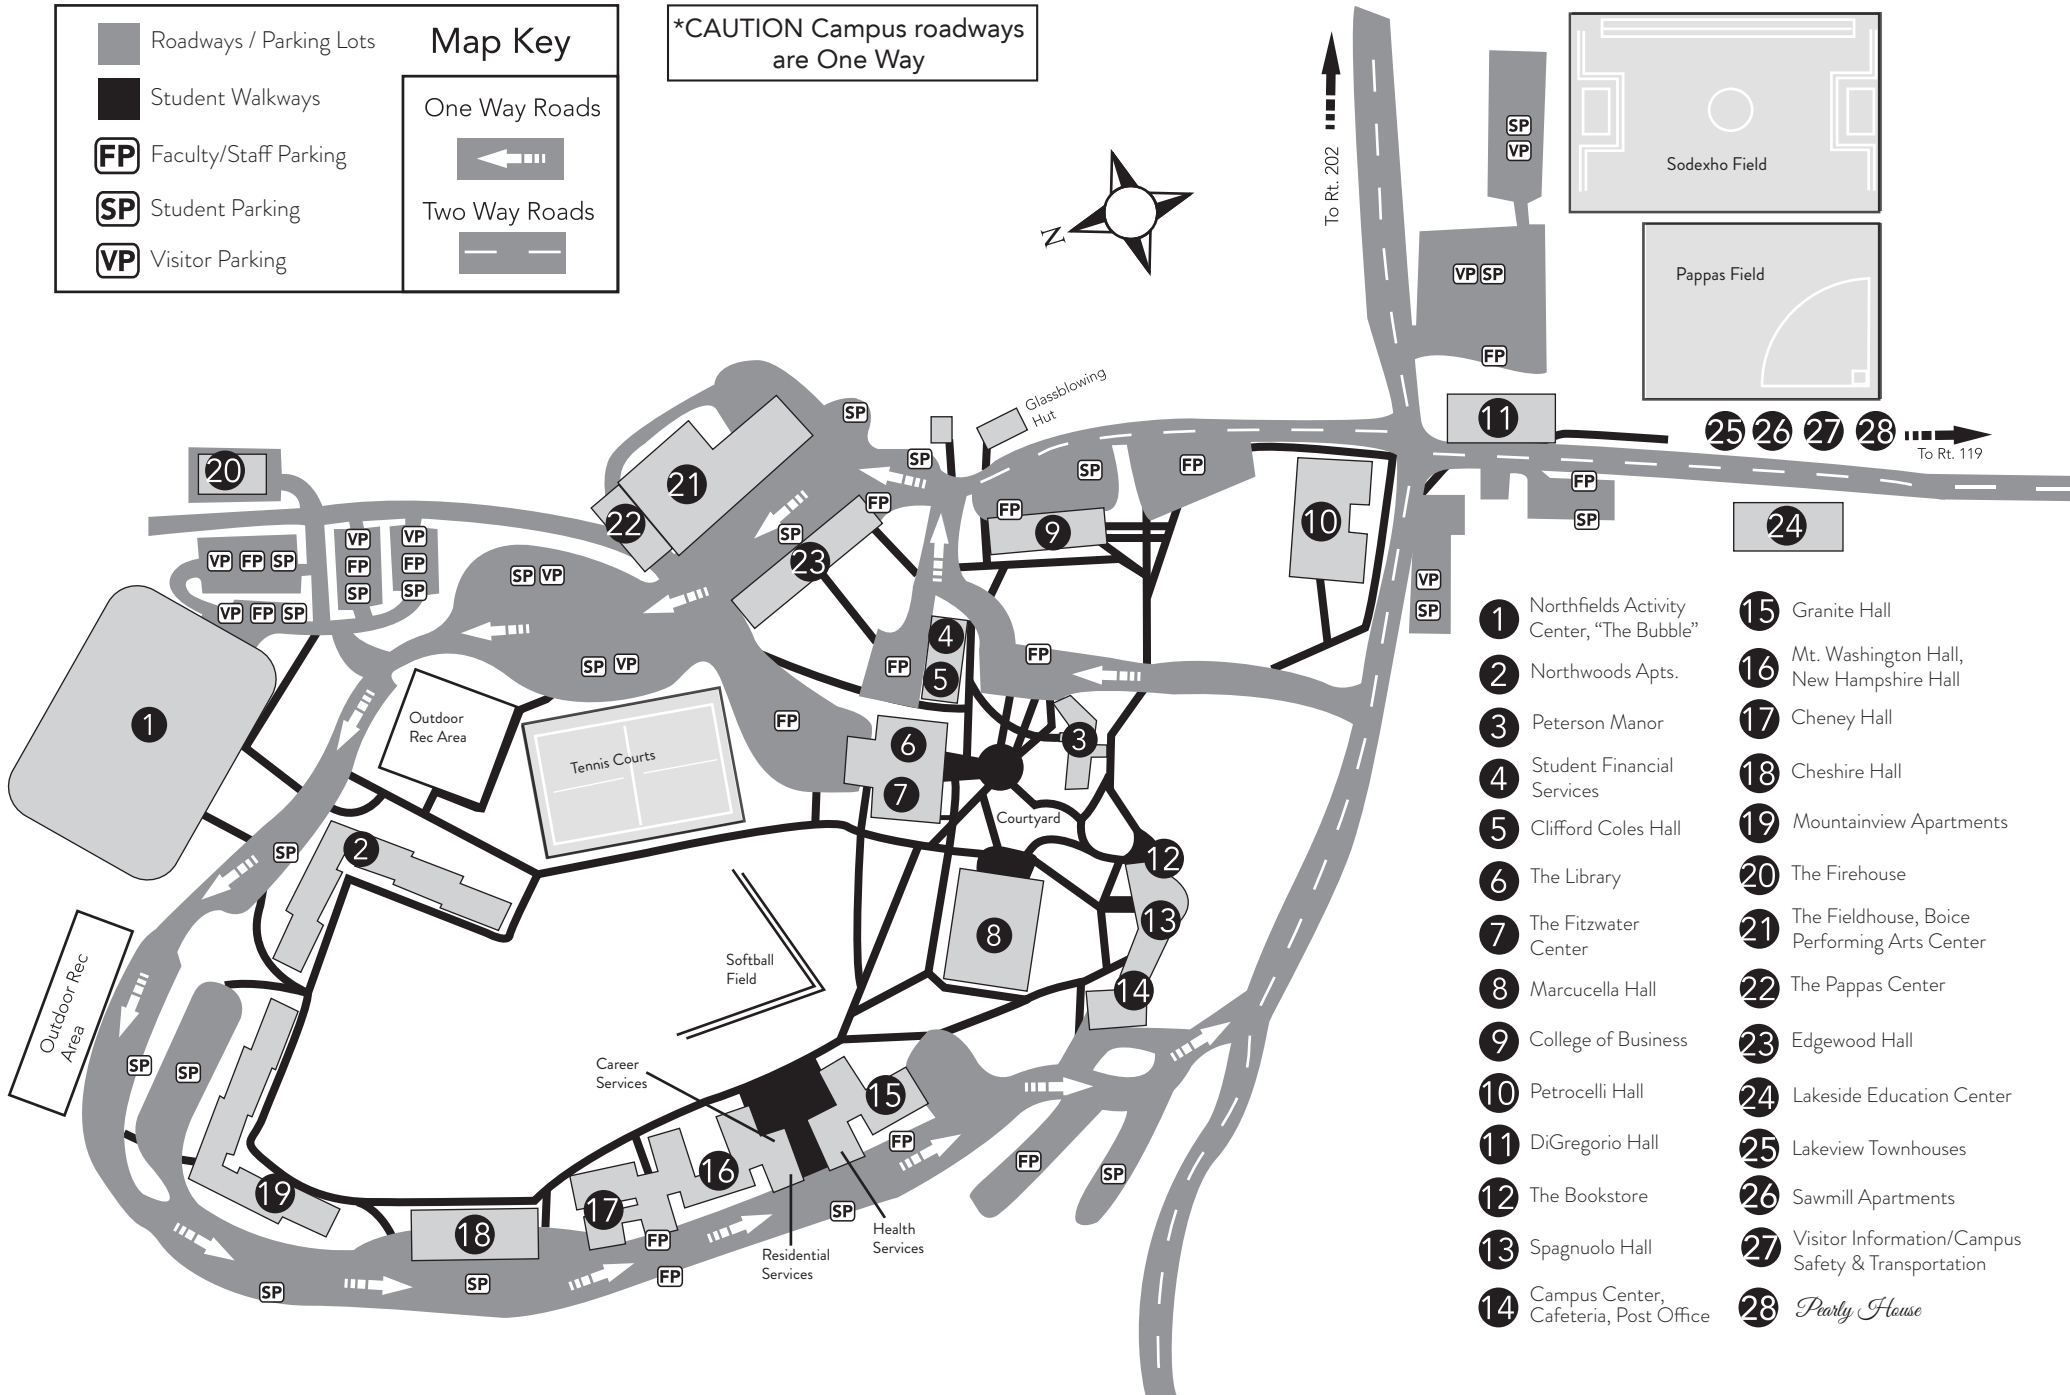

	Roadways / Parking Lots	Map Key
	Student Walkways	
	Faculty/Staff Parking	
	Student Parking	
	Visitor Parking	
		One Way Roads
		Two Way Roads

***CAUTION** Campus roadways are One Way

To Rt. 202

To Rt. 119

- | | |
|--|--|
| 1 Northfields Activity Center, "The Bubble" | 15 Granite Hall |
| 2 Northwoods Apts. | 16 Mt. Washington Hall, New Hampshire Hall |
| 3 Peterson Manor | 17 Cheney Hall |
| 4 Student Financial Services | 18 Cheshire Hall |
| 5 Clifford Coles Hall | 19 Mountainview Apartments |
| 6 The Library | 20 The Firehouse |
| 7 The Fitzwater Center | 21 The Fieldhouse, Boice Performing Arts Center |
| 8 Marcucella Hall | 22 The Pappas Center |
| 9 College of Business | 23 Edgewood Hall |
| 10 Petrocelli Hall | 24 Lakeside Education Center |
| 11 DiGregorio Hall | 25 Lakeview Townhouses |
| 12 The Bookstore | 26 Sawmill Apartments |
| 13 Spagnuolo Hall | 27 Visitor Information/Campus Safety & Transportation |
| 14 Campus Center, Cafeteria, Post Office | 28 <i>Pearly House</i> |